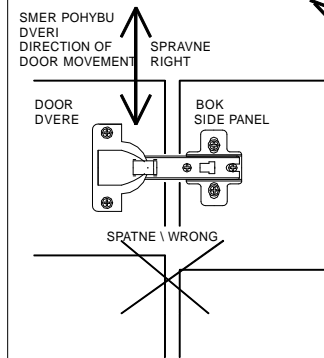

1 POVOLTE SROUBY A NASTAVTE DVERE PROTI BOKU
LOOSEN SCREWS AND ADJUST DOOR AGAINST SIDE PANEL