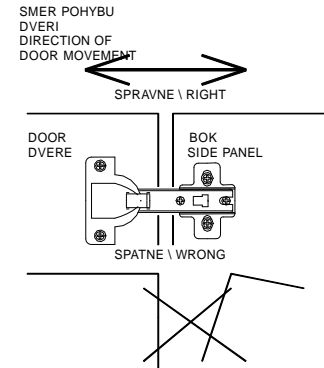

2 POVOLTE SROUB A NASTAVTE DVERE PROTI BOKU
LOOSEN THE SCREW AND ADJUST THE DOOR AGAINST SIDE PANEL